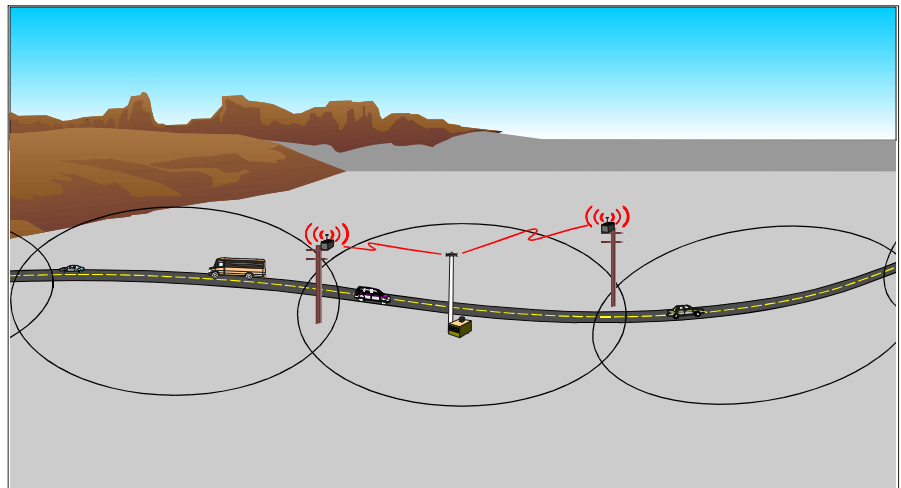

CSHP902

High Power Frequency Translating Repeater for GSM900

Application Examples

Repeater Dimensions in (mm)