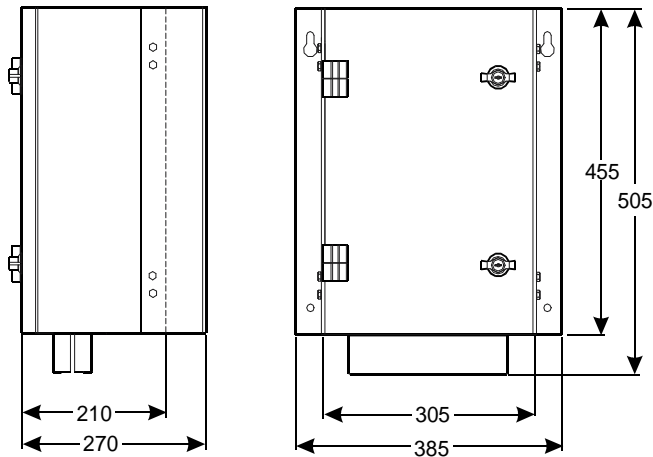

CSHP902

High Power Frequency Translating Repeater for GSM900

Application Examples

Repeater Dimensions in (mm)

AVITEC AB

Mail address: Box 587
S-175 26 JÄRFÄLLA
SWEDEN

Office address: Datavägen 9A
S-175 43 JÄRFÄLLA
SWEDEN