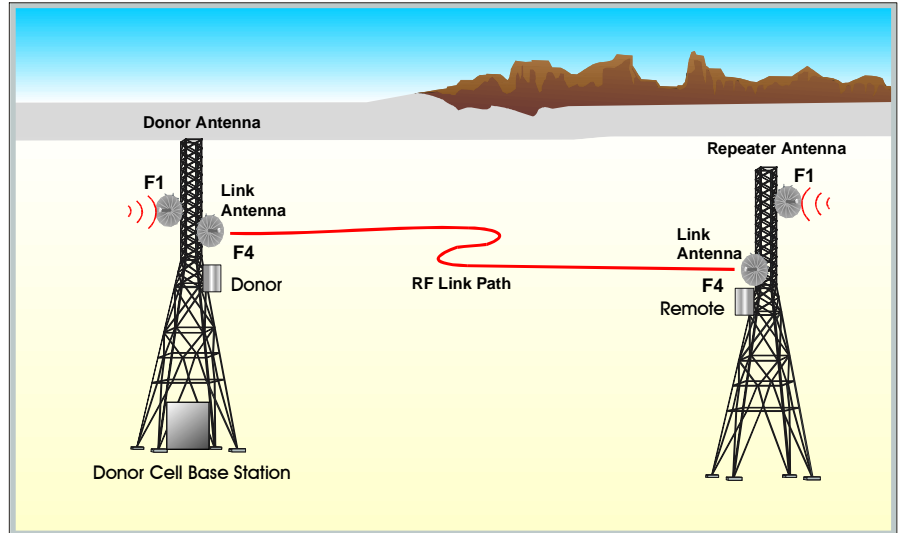

CSHP902

High Power Frequency Translating Repeater for GSM900

Application Examples

Repeater Dimensions in (mm)