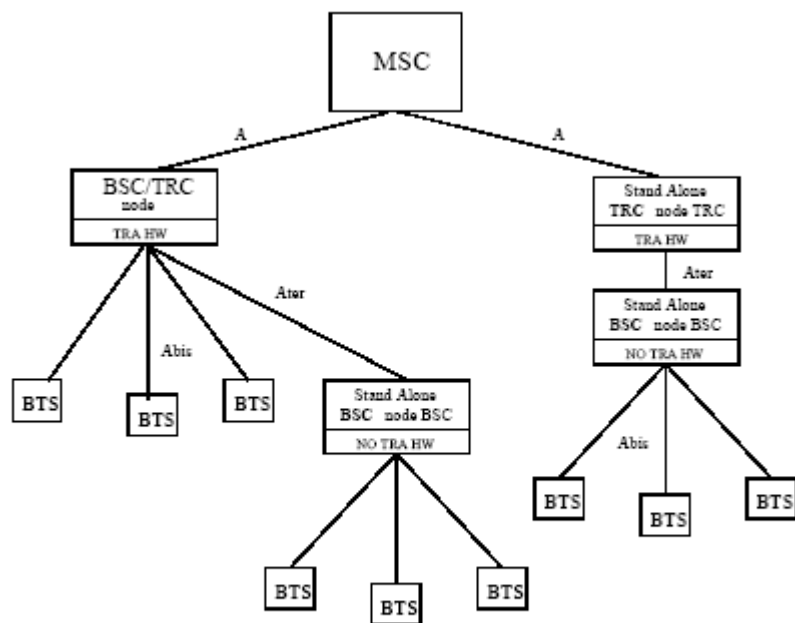

## BSC/TRC

The unit that performs the speech conversion from 64 kbit/s into a total of 16k or 8k, 13+3kbit/s and 15.1+0.9kbit/s (Full rate and Enhanced speech coder, FR and EFR) or 6.5+1.5 kbit/s (Half rate speech codec, HR) per channel is called the transcoder. This function can either be placed in a separate node, called the Transcoder Controller (TRC), or together with the BSC, which then becomes a BSC/TRC. The different configuration types are illustrated in the picture below.

### BSC/TRC - a combined BSC and transcoder controller

The BSC/TRC is suitable for medium and high capacity BSC applications, that is, urban and suburban area networks. This node can handle up to 1,020 Transceivers (TRXs). 15 stand alone BSCs can be connected to the BSC/TRC.