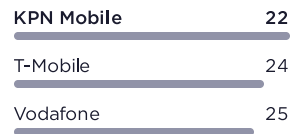

Median Latency

23 ms