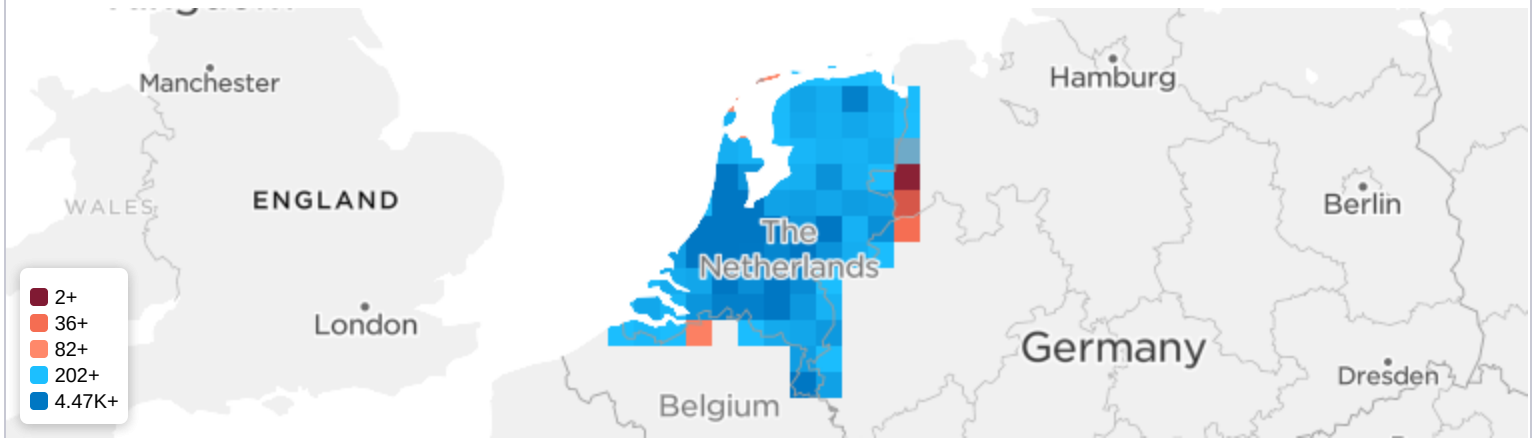

KPN Mobile is Netherlands' Speedtest Awards™ Winner for mobile network speed during Q1—Q2 2022

121.79

Speed Score™

122.05
Median Speed Mbps

17.87
Median Speed Mbps

Speed Score™

Test Counts

Tests Taken

Ookla® compared 283,310 user-initiated tests taken on the Speedtest iOS and Android mobile apps from all the major mobile carriers in Netherlands during the award period to determine who showed the fastest mobile network speeds.