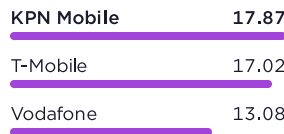

Market Statistics

Unique Devices

108,968

Median Download Speed

103.66 Mbps

Median Upload Speed

15.42 Mbps

Median Latency