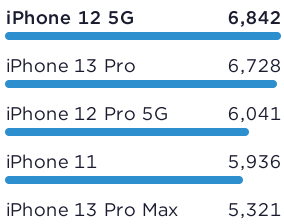

Market Statistics

Unique Devices

108,968