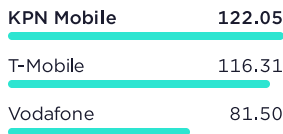

Market Statistics

Unique Devices

108,968

Median Download Speed

103.66 Mbps

Median Upload Speed

15.42 Mbps

Median Latency