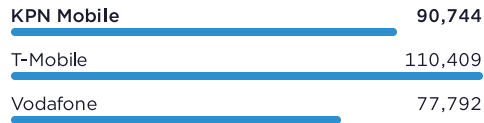

KPN Mobile is Netherlands' Speedtest Awards™ Winner for mobile network speed during Q1—Q2 2022

121.79

Speed Score™

122.05
Median Speed Mbps

17.87
Median Speed Mbps

Speed Score™

Test Counts

Tests Taken